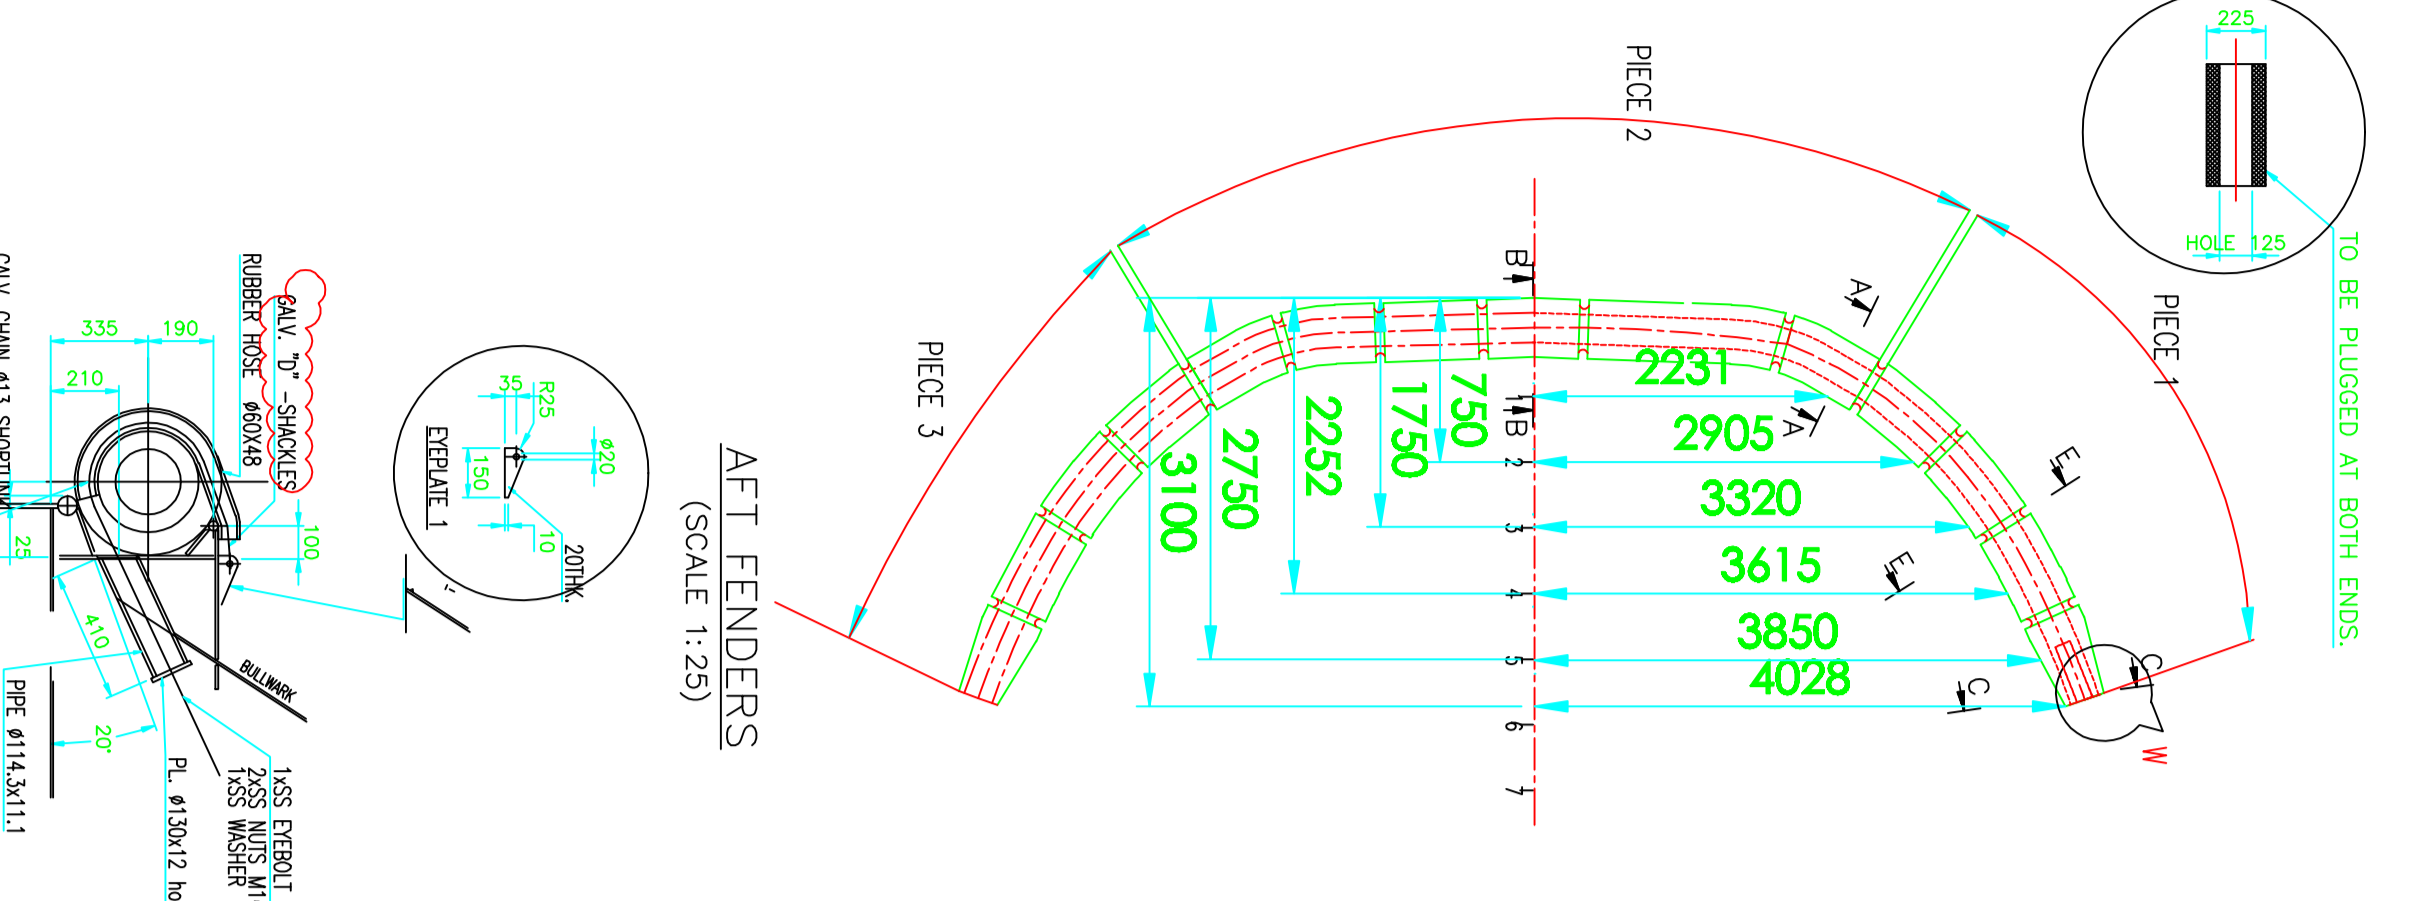

NOTE :-
1) DIAMETER OF PIPES SHOULD BE SUITABLE FOR INSERTION IN THE TUBULAR FENDERS.
2) INTERNAL SURFACES OF THE PIPE FENDERS ARE TO BE FINISHED WITH AN ANTI-RUST PAINT.
3) PIPES INSIDE THE PIPE FENDERS ARE TO BE FINISH WITH ANTI-RUST PAINT.
4) THE FIXING ARRANGEMENT i.e. EYE PLATES etc. OF TYRE FENDERS ARE TO BE TO SURVEYORS SATISFACTION.

REFERENCE DRAWINGS:
1. GENERAL ARRANGEMENT
2. CONSTRUCTION PROFILE & PLAN

REV	DATE	DESCRIPTION	PREPARED BY	CHECKED BY	DATE
	2007-02-07	AS BUILT			

YARD NO.	DATE	DESCRIPTION	SCALE	REVISION
V25	10	COCHIN PORT TRUST	1:100	A1
126	126