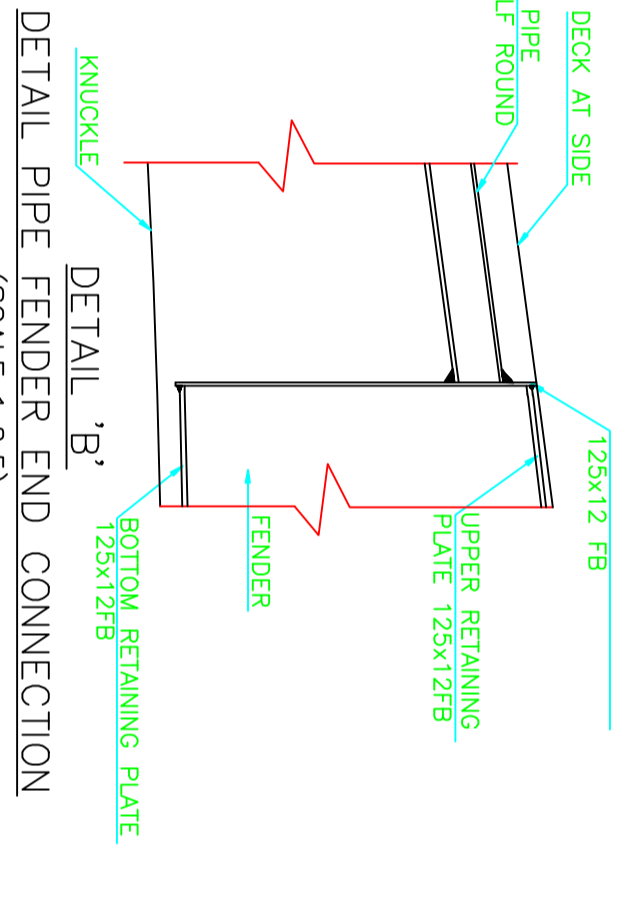

NOTE :-
1) DIAMETER OF PIPES SHOULD BE SUITABLE FOR INSERTION IN THE TUBULAR FENDERS.
2) INTERNAL SURFACES OF THE PIPE FENDERS ARE TO BE FINISHED WITH AN ANTI-RUST PAINT.
3) PIPES INSIDE THE PIPE FENDERS ARE TO BE FINISH WITH ANTI-RUST PAINT.
4) THE FIXING ARRANGEMENT i.e. EYE PLATES etc. OF TYRE FENDERS ARE TO BE TO SURVEYORS SATISFACTION.

REFERENCE DRAWINGS:
1. GENERAL ARRANGEMENT
2. CONSTRUCTION PROFILE & PLAN

REV	DATE	DESCRIPTION	PREPARED BY	CHECKED BY	DATE
	2007-02-07	AS BUILT			

YARD NO.	DATE	DESCRIPTION	SCALE	REVISION
V25	10	COCHIN PORT TRUST	1:100	A1
126	126