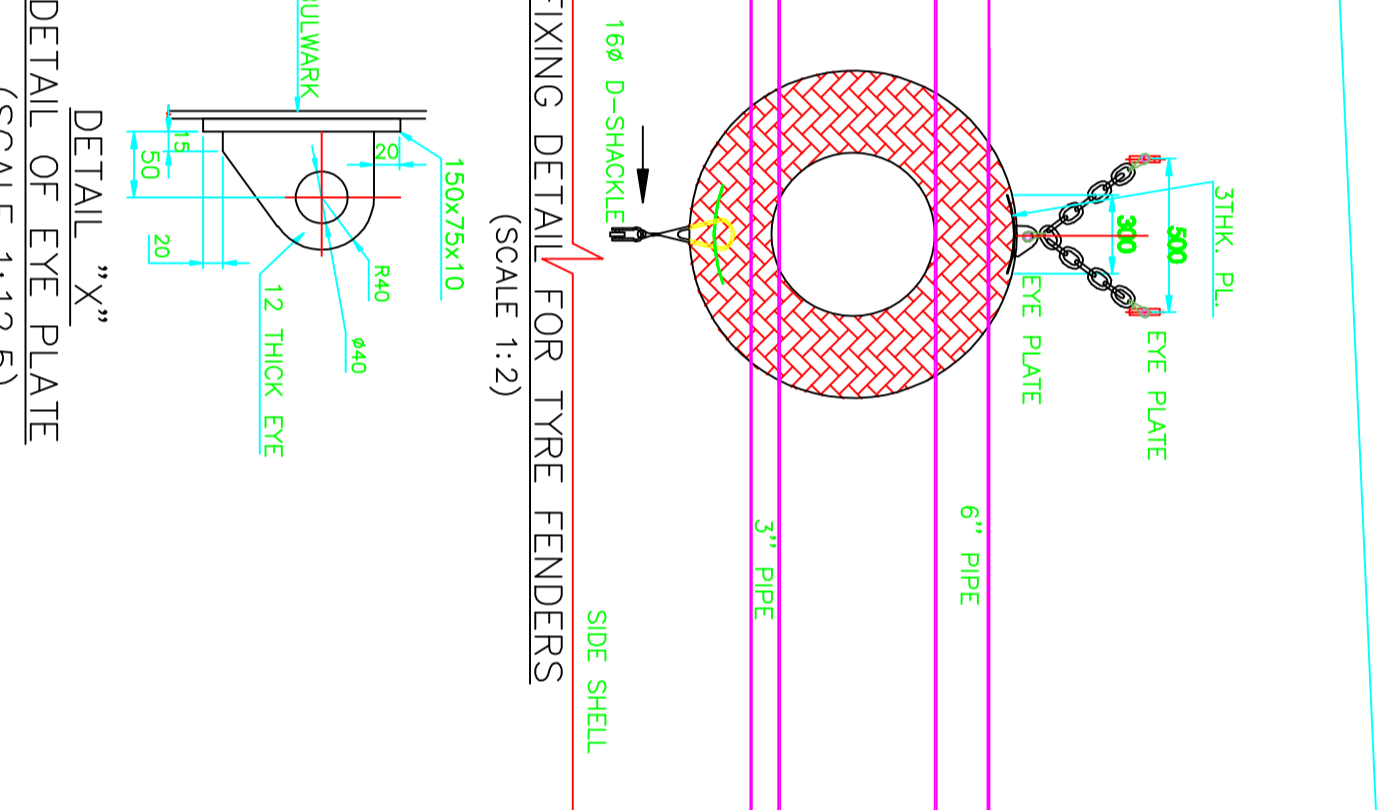

NOTE :-
1) DIAMETER OF PIPES SHOULD BE SUITABLE FOR INSERTION IN THE TUBULAR FENDERS.
2) INTERNAL SURFACES OF THE PIPE FENDERS ARE TO BE FINISHED WITH AN ANTI-RUST PAINT.
3) PIPES INSIDE THE PIPE FENDERS ARE TO BE FINISH WITH ANTI-RUST PAINT.
4) THE FIXING ARRANGEMENT i.e. EYE PLATES etc. OF TYRE FENDERS ARE TO BE TO SURVEYORS SATISFACTION.

REFERENCE DRAWINGS:
1. GENERAL ARRANGEMENT
2. CONSTRUCTION PROFILE & PLAN

REV	DATE	DESCRIPTION	PREPARED BY	CHECKED BY	DATE
	2007-02-07	AS BUILT			

YARD NO.	DATE	DESCRIPTION	SCALE	REVISION
V25	10	COCHIN PORT TRUST	1:100	A1
126	126