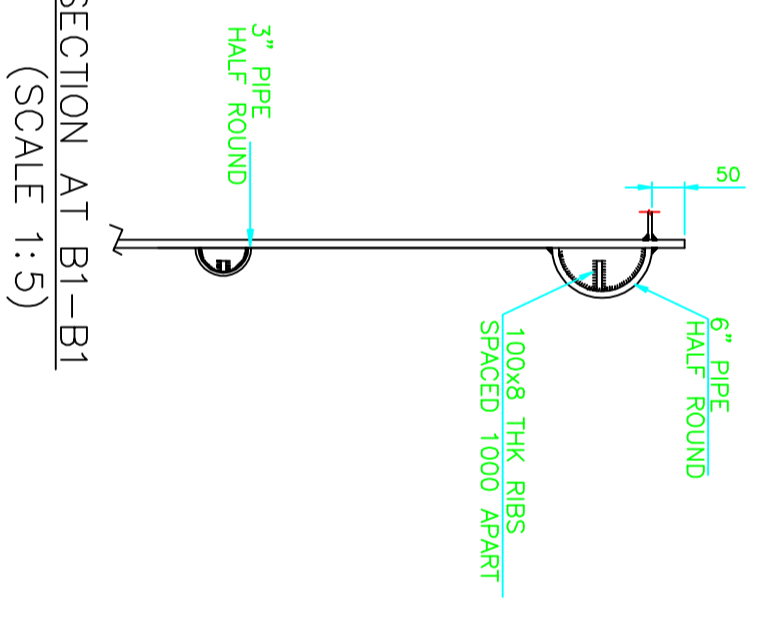

NOTE :-
1) DIAMETER OF PIPES SHOULD BE SUITABLE FOR INSERTION IN THE TUBULAR FENDERS.
2) INTERNAL SURFACES OF THE PIPE FENDERS ARE TO BE FINISHED WITH AN ANTI-RUST PAINT.
3) PIPES INSIDE THE PIPE FENDERS ARE TO BE FINISH WITH ANTI-RUST PAINT.
4) THE FIXING ARRANGEMENT i.e. EYE PLATES etc. OF TYRE FENDERS ARE TO BE TO SURVEYORS SATISFACTION.

REFERENCE DRAWINGS:
1. GENERAL ARRANGEMENT
2. CONSTRUCTION PROFILE & PLAN