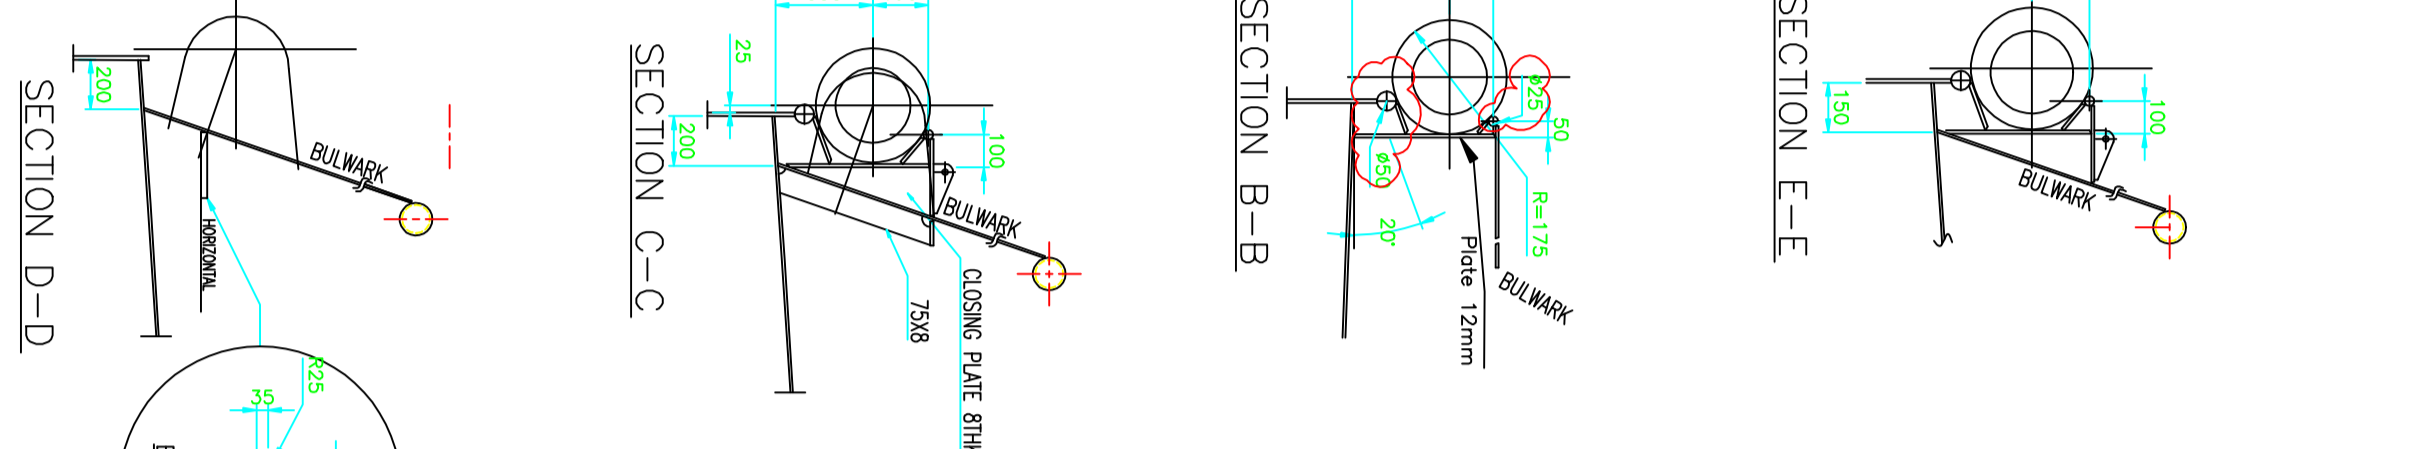

NOTE :-
1) DIAMETER OF PIPES SHOULD BE SUITABLE FOR INSERTION IN THE TUBULAR FENDERS.
2) INTERNAL SURFACES OF THE PIPE FENDERS ARE TO BE FINISHED WITH AN ANTI-RUST PAINT.
3) PIPES INSIDE THE PIPE FENDERS ARE TO BE FINISH WITH ANTI-RUST PAINT.
4) THE FIXING ARRANGEMENT i.e. EYE PLATES etc. OF TYRE FENDERS ARE TO BE TO SURVEYORS SATISFACTION.

REFERENCE DRAWINGS:
1. GENERAL ARRANGEMENT
2. CONSTRUCTION PROFILE & PLAN

REV	DATE	DESCRIPTION	PREPARED BY	CHECKED BY	DATE
	2007-02-07	AS BUILT			

YARD NO.	DATE	DESCRIPTION	SCALE	REVISION
V25	10	COCHIN PORT TRUST	1:100	A1
126	126