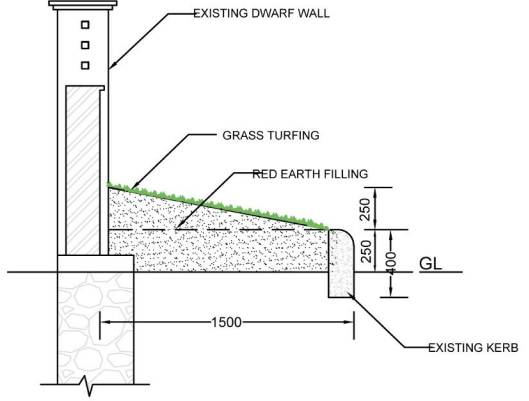

CONTAINER FREIGHT STATION

LAYOUT PLAN

- LEGEND
- 1. J- JUNIPERUS
 - 2. I- IXORA DWARF PINK

SECTION A-A
(SCALE 1:50)

DETAIL AT 'A'

DETAIL AT 'J'

		COCHIN PORT TRUST COCHIN - 682009			
		DESIGNED			
LANDSCAPING WORKS AT THE ENTRANCE OF APPROACH OF GOI JETTY		DRAWN			
		TRACED			
		CHECKED			
		A.E.E.(PD-IV)			
		E.E.(CM-II)			
SCALE	DRG. NO.	DATE	REV.	DY.CE.(PD) / C.E.	
NTS			0	C.E.	